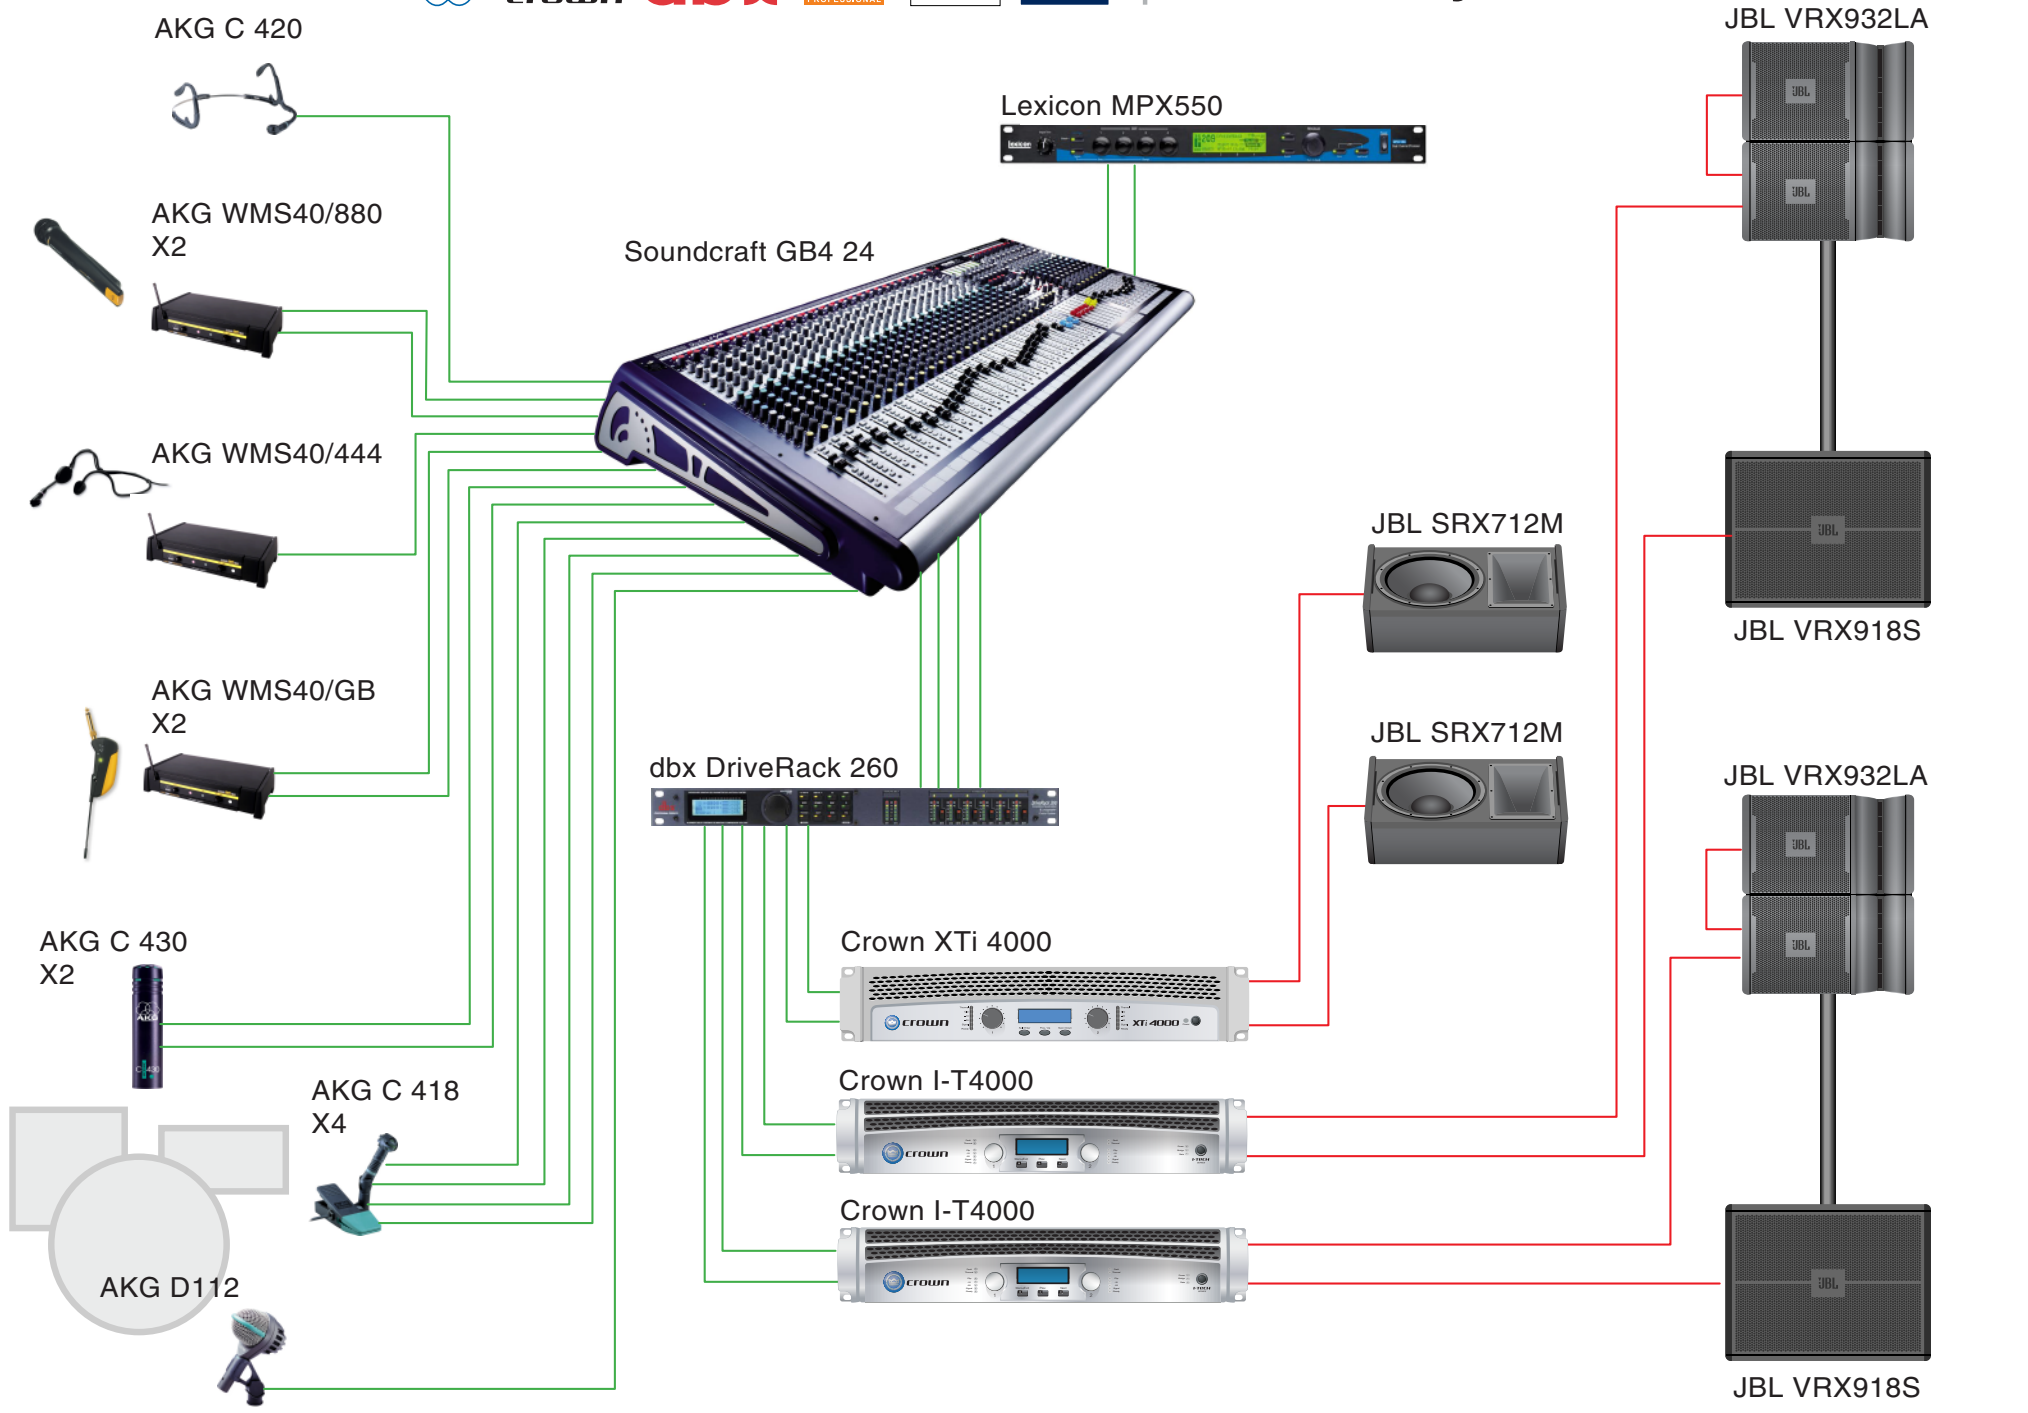

Live Band System

— Mic / Line Cable — Speaker Cable