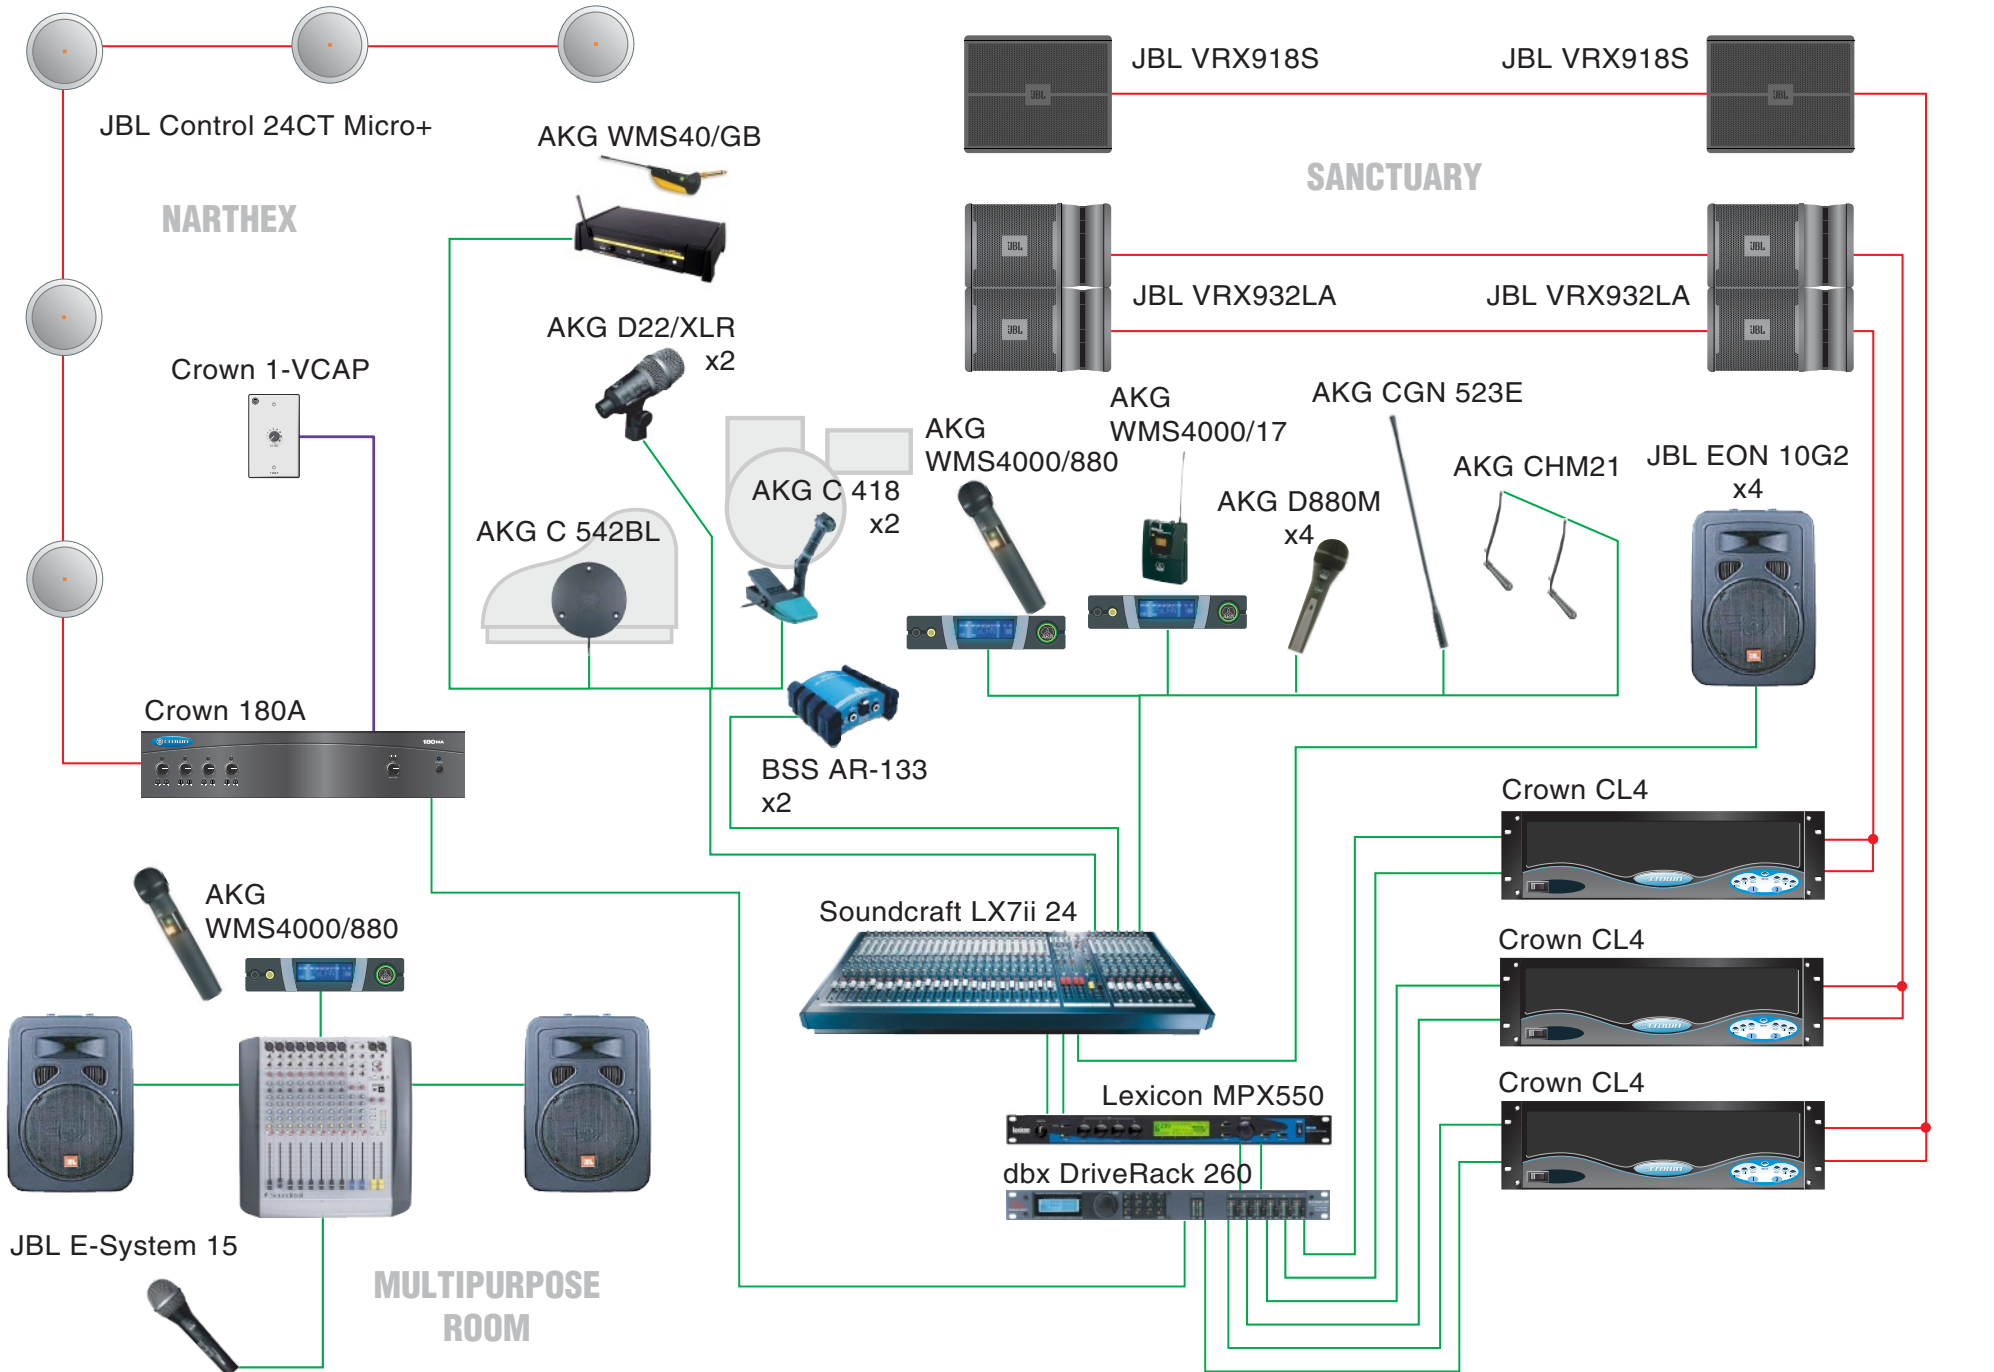

# House Of Worship System

— Mic / Line Cable   
 — Speaker Cable   
 — Data / Control Cable