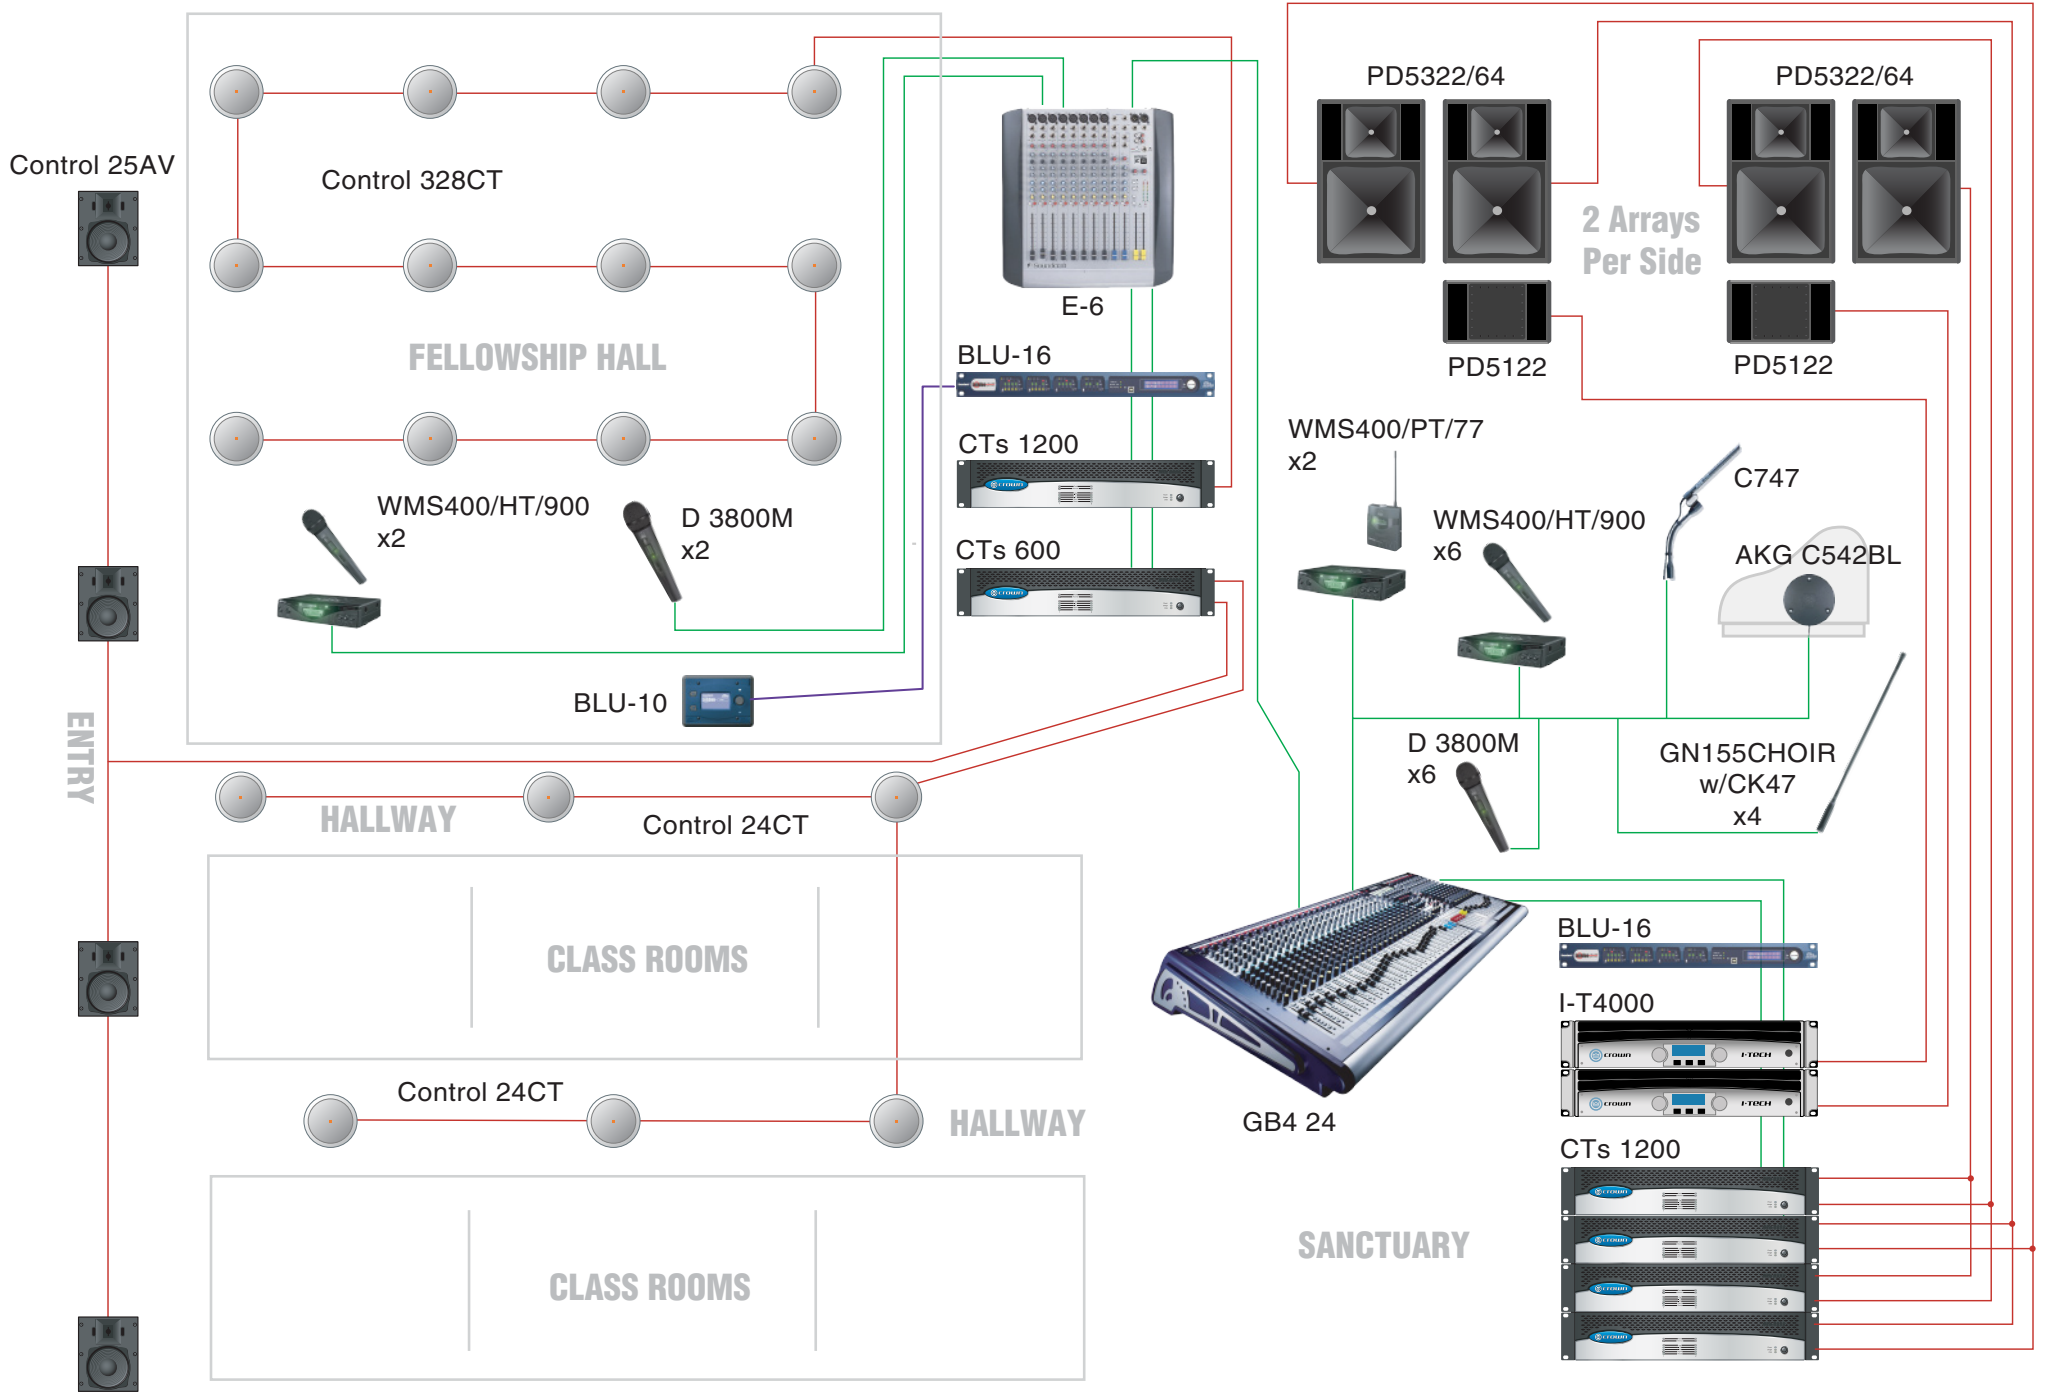

# House Of Worship System

— Mic / Line Cable   
 — Speaker Cable   
 — Data / Control Cable